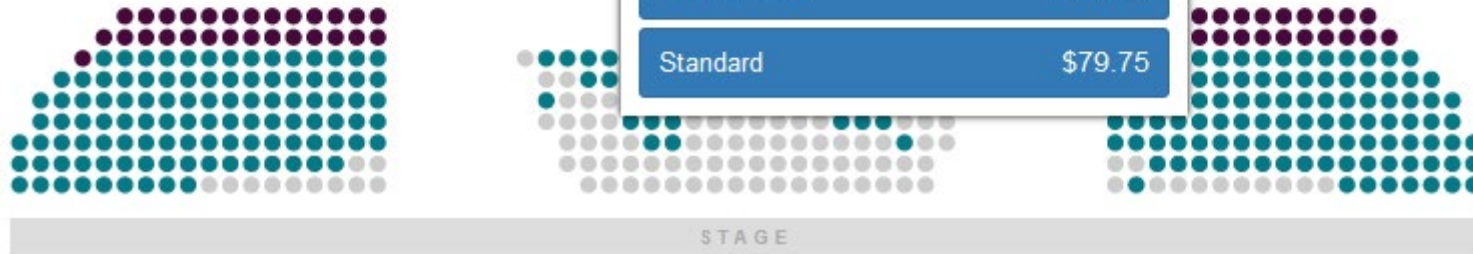

Dell Hall

Mezzanine Center Left	A - 119	FLEX-2 - 10% Off	\$45.00
-----------------------	---------	------------------	---------

Subtotal	\$99.00
LCP FY23: Service Fee	\$20.00
Total	\$119.00

[Continue Shopping](#)[Check Out](#)

← Change Section

Legend

SECTION	ROW	SEAT	
Parterre Center Left	CC	121	X

Choose a ticket type:

- Premium VIP Package \$279.75
- VIP Package \$179.75
- Standard \$79.75

●
+
-

VIEW SEATS

\$0.00
0 Seats