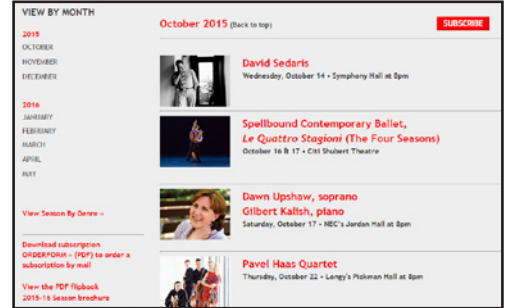

Magic Space (ArtTix)
 Melbourne Festival
 Performance Santa Fe
 SFJAZZ
 Spoleto Festival USA
 Ticket Office @ Zellerbach Hall
 Washington Performing Arts

Celebrity Series of Boston - Event Listing

THEATRES