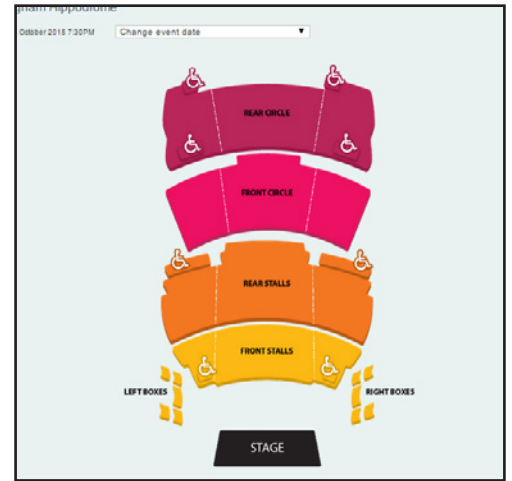

Overture Center for the Arts
 Paramount Theater
 Performing Arts Fort Worth
 Purchase College Foundation
 Santa Barbara Center for the Performing Arts
 Scunthorpe Baths Hall
 Seymour Theatre Centre
 Sharon Lynne Wilson Center for the Arts
 SkyPAC
 Stanford Jazz Workshop
 Stanford Live
 Stanford Ticket Office
 Strand-Capitol Performing Arts Center
 UMSL-Touhill PAC
 University of Nebraska Lied Center
 University Theatre - Western Michigan University
 Wallis Annenberg Center for the Performing Arts
 Walton Arts Center
 Wells Fargo Center for the Arts
 Woodruff Arts Center
 Yerba Buena Center for the Arts
 York Barbican