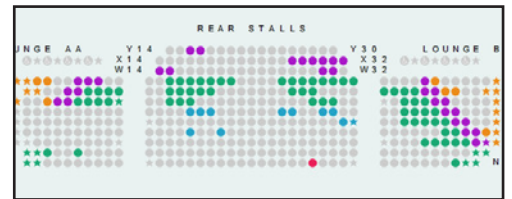

Overture Center for the Arts
 Paramount Theater
 Performing Arts Fort Worth
 Purchase College Foundation
 Santa Barbara Center for the Performing Arts
 Scunthorpe Baths Hall
 Seymour Theatre Centre
 Sharon Lynne Wilson Center for the Arts
 SkyPAC
 Stanford Jazz Workshop
 Stanford Live
 Stanford Ticket Office
 Strand-Capitol Performing Arts Center
 UMSL-Touhill PAC
 University of Nebraska Lied Center
 University Theatre - Western Michigan University
 Wallis Annenberg Center for the Performing Arts
 Walton Arts Center
 Wells Fargo Center for the Arts
 Woodruff Arts Center
 Yerba Buena Center for the Arts
 York Barbican