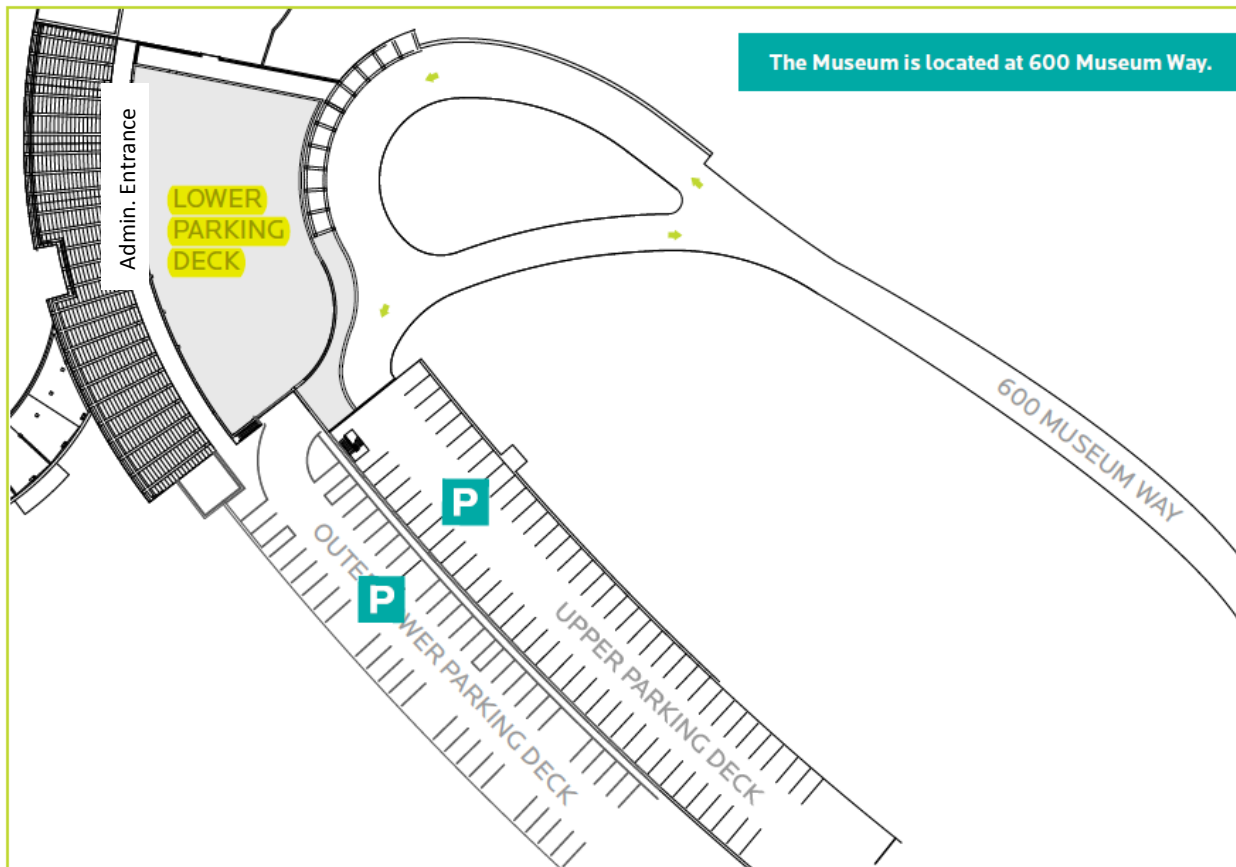

Parking Information Administration Entrance

As you drive down 600 Museum Way, stay to the right and curve around in front of the Museum entrance. There are three sections of parking spaces close to the Museum: Upper Parking Deck, Outer Lower Parking Deck, and the Lower Parking Deck (covered).

- You'll park in the Lower Parking Deck and will walk toward the administration entrance where Jackie will buzz you in.
 - The administration entrance is in a corridor between the Lower Parking Deck and the Administration building.
- Once you enter, you will be in the Library. This is where your party will meet you.