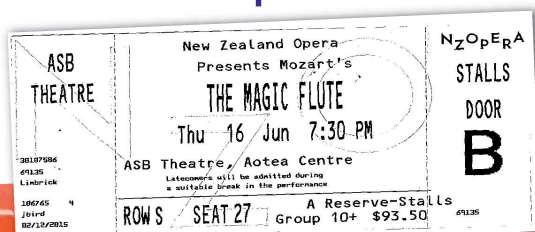

National Portrait Gallery Australia

Cincinnati Symphony Orchestra

Sydney Opera House

Utilise pcx graphics for the performance and program names

New Zealand Opera

Adrienne Arsh Center